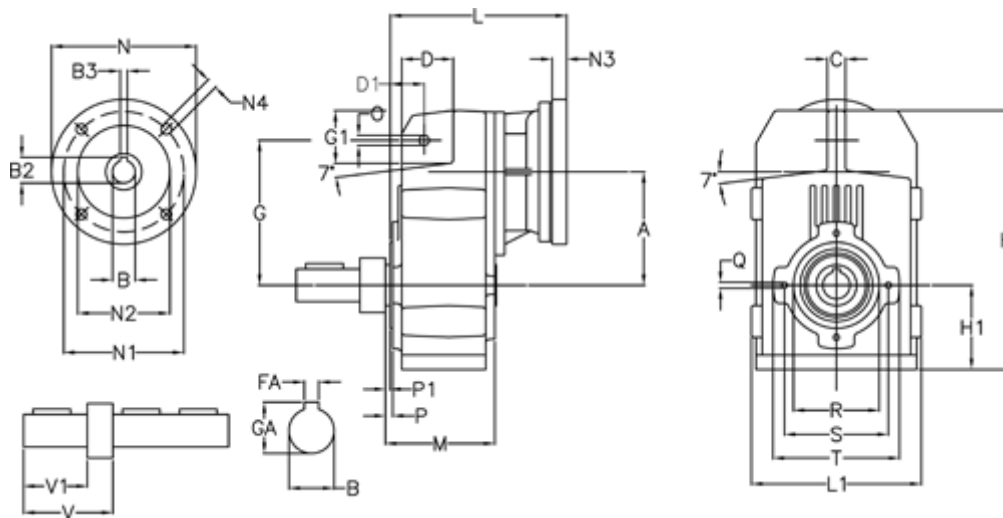

Article number: 29560102281235
 Description: Shaft mounted gear
 A102R-22,8-P90B5

Measures

A = 112.50	FA = 8	M = 100.5	Q = M8x12
B = 25	G = 140	N = 200	R = 80
B1 = 24	G1 = 51.0	N1 = 165	S = 100
B2 = 27.3	GA = 28.0	N2 = 130	T = 120
B3 = 8	H = 251.0	N4 = M10x20	V = 76.5
C = 20	H1 = 84.0	O = 11	V1 = 45
D = 47.5	L = 205.0	P = 4.5	
D1 = 35.0	L1 = 170	P1 = 3.0	